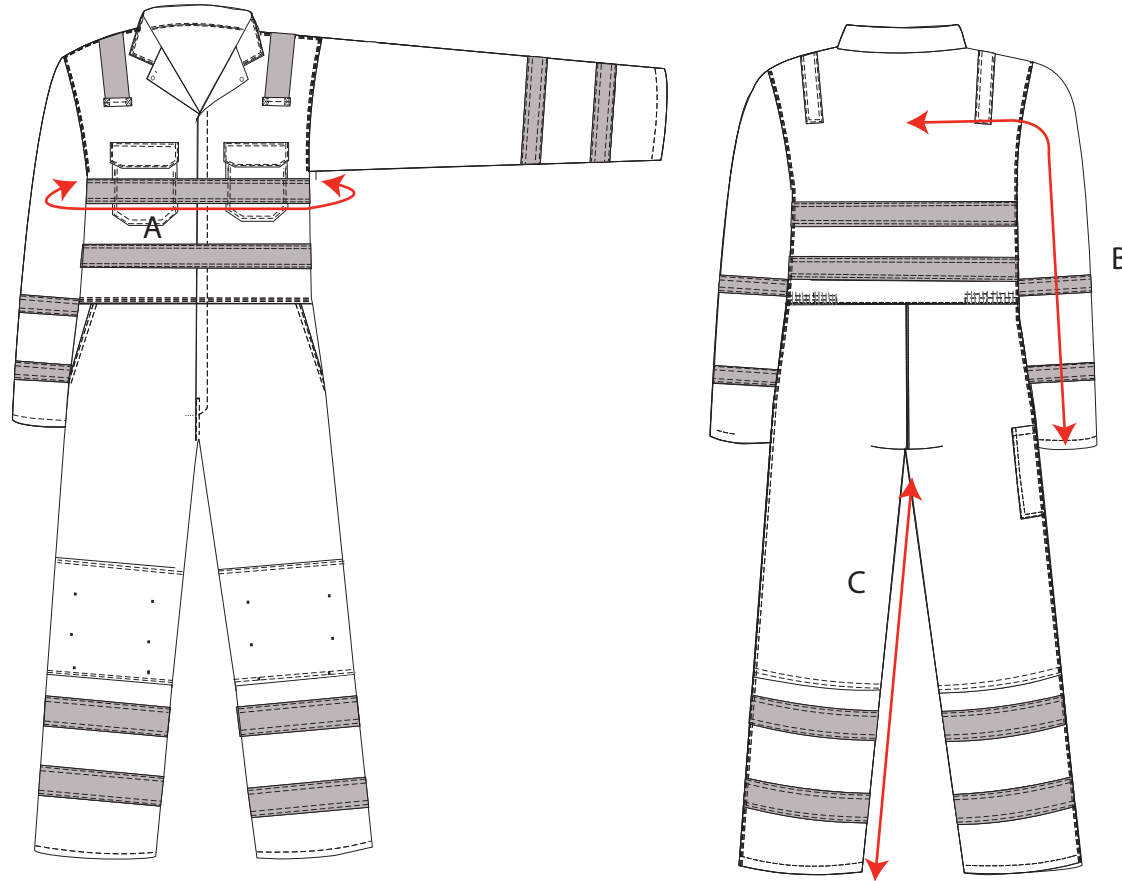

STYLE NO: BIZ7

DESCRIPTION: BIZFLAME Pro Hi Vis Coverall to EN ISO 11611, EN 471 3:2 and EN 1149-5

FABRIC: 99% Cotton 1% Carbon Fibre 330g.

COLOUR: Hi Vis Yellow/ Navy

AREA		92 - 96 SMALL	100-104 MEDIUM	108-112 LARGE	116-124 X-LARGE	128-132 XXL	136 - 140 3XL	144-148 4XL	152-160 5XL
Chest	A	110	118	126	138	146	154	162	174
Sleeve length from 12cm below neck	B	83	84	85	86	87	88	89	90
Inside Leg	C	81.5	81.5	81.5	81.5	81.5	81.5	81.5	81.5