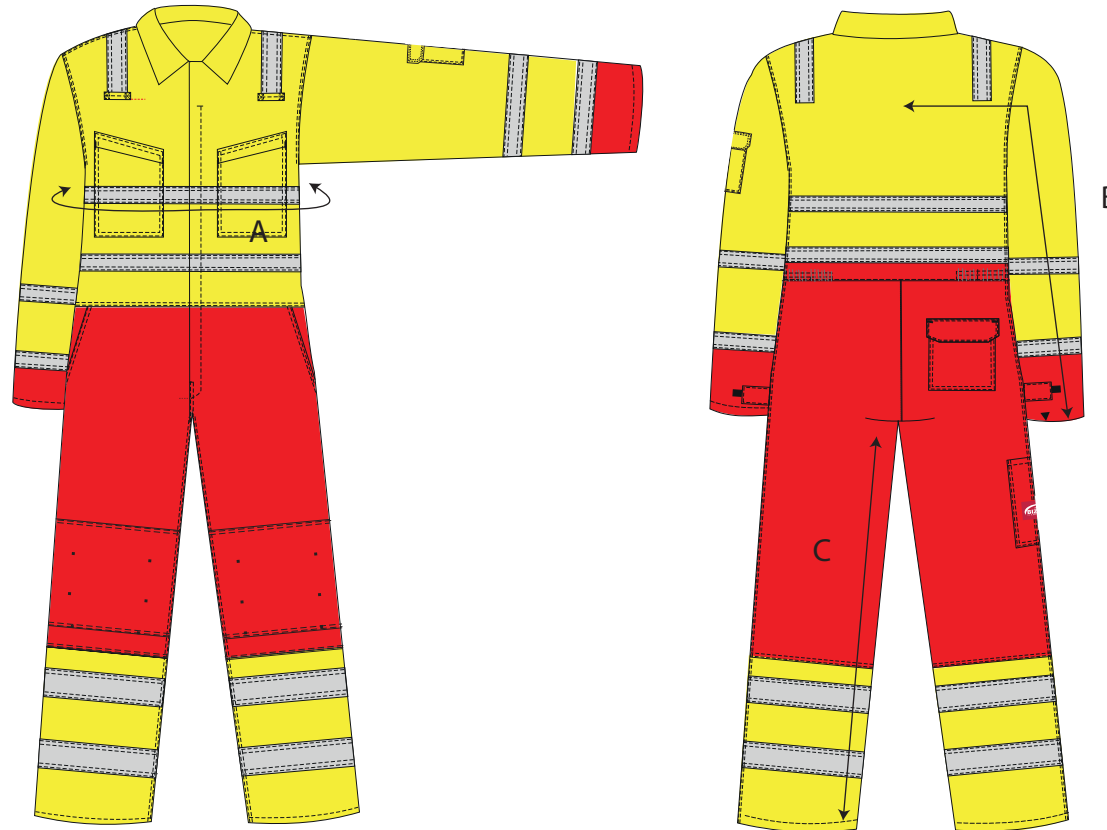

STYLE NO: FR90

DESCRIPTION: BIZFLAME Hi Vis Coverall to EN ISO 11611, EN ISO 11612, EN ISO 20471 Class 3 and EN 1149-5

FABRIC: 99% Cotton 1% Carbon Fibre, 330gm

COLOUR: Yellow/ Red

Measurements

AREA		92 - 96	100-104	108-112	116-124	128-132	136 - 140	144-148
		SMALL	MEDIUM	LARGE	X-LARGE	XXL	XXXL	4XL
Chest	A	110	118	126	138	146	154	162
Sleeve length from 12cm below neck	B	83	84	85	86	87	88	89
Inside Leg	C	81.5	81.5	81.5	81.5	81.5	81.5	81.5