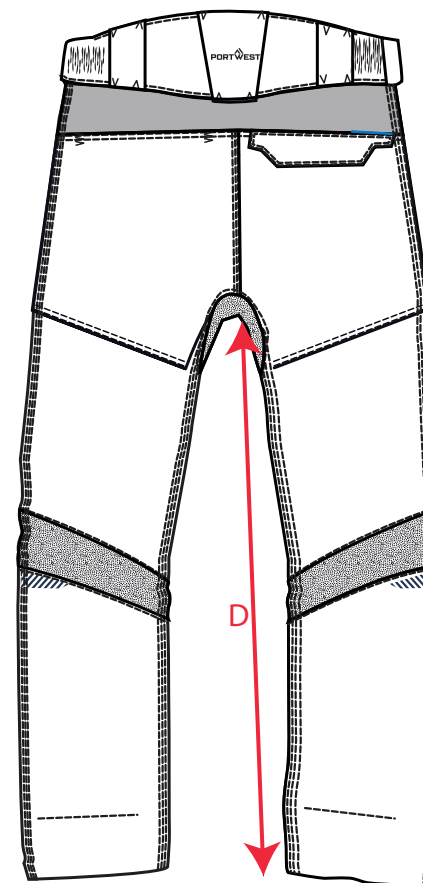

STYLE NO: T701

DESCRIPTION: WX3 Work Trousers

Description		28	30	32	33	34	36	38	40	41	42	44	46	48
Waist - relaxed	A	36.50	39.00	41.50	42.75	44.00	46.50	49.00	51.50	52.75	54.00	56.50	59.00	61.50
Waist - extended	B	41.50	44.00	46.50	47.75	49.00	51.50	54.00	56.50	57.75	59.00	61.50	64.00	66.50
Seat	C	48.50	51.00	53.50	54.75	56.00	58.50	61.00	63.50	64.75	66.00	68.50	71.00	73.50
Inner Leg Length - Regular	D	79.00	79.00	79.00	79.00	79.00	79.00	79.00	79.00	79.00	79.00	79.00	79.00	79.00