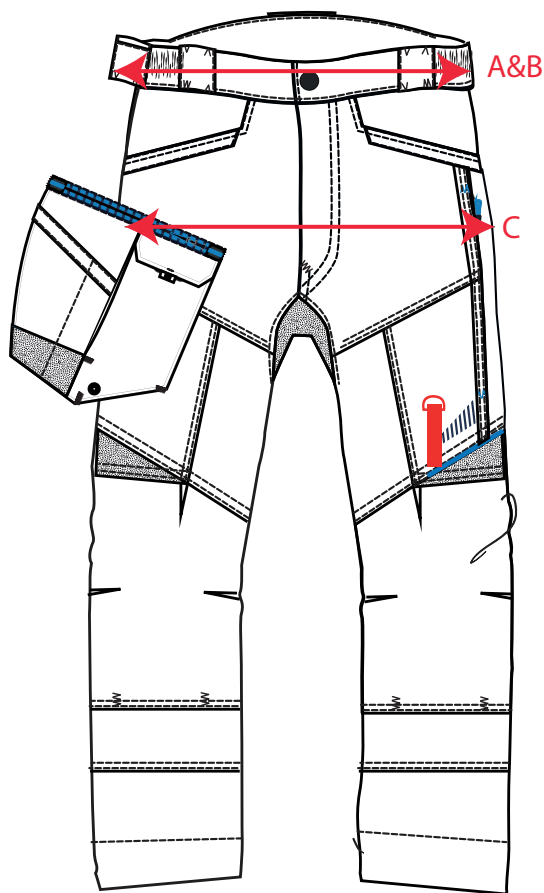

STYLE NO: T701

DESCRIPTION: WX3 Work Trousers

Description		28	30	32	33	34	36	38	40	41	42	44	46	48
Waist - relaxed	A	36.50	39.00	41.50	42.75	44.00	46.50	49.00	51.50	52.75	54.00	56.50	59.00	61.50
Waist - extended	B	41.50	44.00	46.50	47.75	49.00	51.50	54.00	56.50	57.75	59.00	61.50	64.00	66.50
Seat	C	48.50	51.00	53.50	54.75	56.00	58.50	61.00	63.50	64.75	66.00	68.50	71.00	73.50
Inner Leg Length - Regular	D	79.00	79.00	79.00	79.00	79.00	79.00	79.00	79.00	79.00	79.00	79.00	79.00	79.00