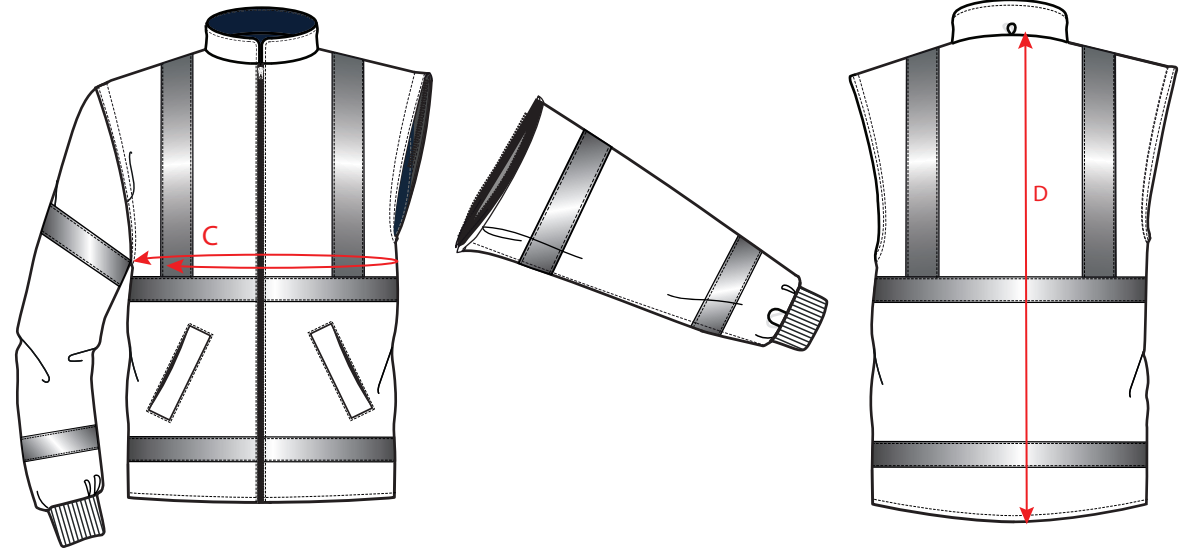

STYLE NO: S766

DESCRIPTION: Hi-Vis Essential 5-in-1 Jacket

Outershell Jacket

Bodywarmer with Detachable Sleeves.

Outer Shell Jacket

	XS	S	M	L	XL	XXL	3XL	4XL	5XL	6XL	TOL
To Fit Chest	80-88	92-96	100-104	108-112	116-124	128-132	136-140	144-148	152-160	164-172	
Euro Sizes	1	2	3	4	5	6	7	8	9	10	
Jacket Chest	A 104	112	120	128	136	144	152	160	168	176	1.5
Center back length	B 82	83	84	85	86	87	88	89	90	91	0.5

EN ISO 20471 Bodywarmer with Detachable Sleeves

	XS	S	M	L	XL	XXL	XXXL	4XL	5XL	6XL	ToI
To fit chest	80-88	92-96	100-104	108-112	116-124	128-132	136-140	144-148	152-160	164-172	
Euro size	1	2	3	4	5	6	7	8	9	10	
Chest	C 104	112	120	128	136	144	152	160	168	176	1.5
Nape to Hem	D 76	76	76	78	78	80	80	82	82	82	1