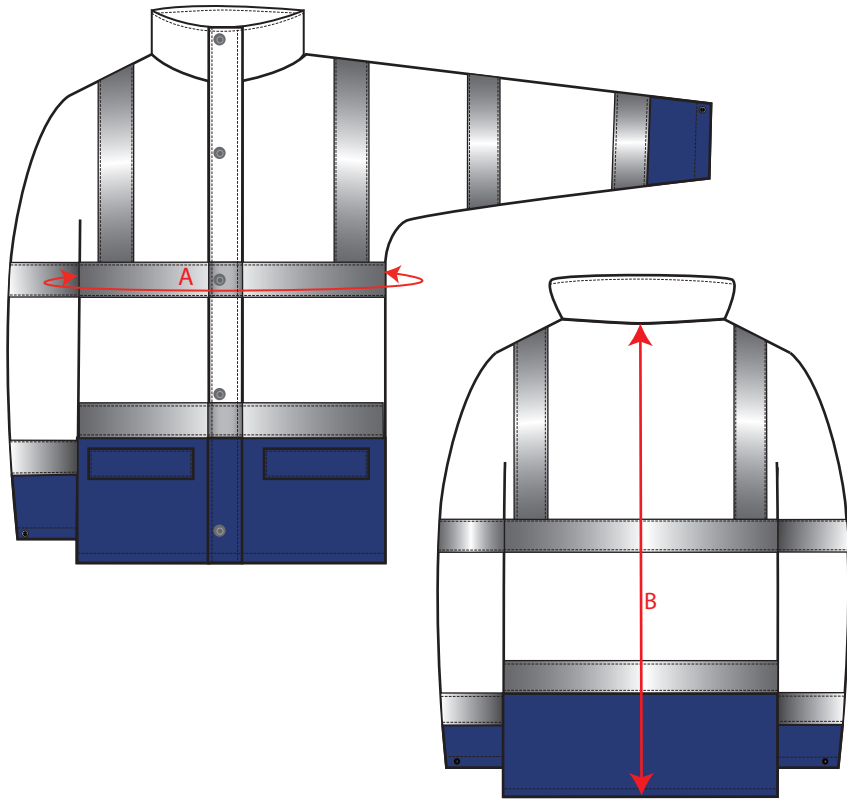

STYLE NO: S766

DESCRIPTION: Hi-Vis Essential 5-in-1 Jacket

Outershell Jacket

Bodywarmer with Detachable Sleeves.

Outer Shell Jacket

	XS	S	M	L	XL	XXL	3XL	4XL	5XL	6XL	TOL
To Fit Chest	80-88	92-96	100-104	108-112	116-124	128-132	136-140	144-148	152-160	164-172	
Euro Sizes	1	2	3	4	5	6	7	8	9	10	
Jacket Chest	A 104	112	120	128	136	144	152	160	168	176	1.5
Center back length	B 82	83	84	85	86	87	88	89	90	91	0.5

EN ISO 20471 Bodywarmer with Detachable Sleeves

	XS	S	M	L	XL	XXL	XXXL	4XL	5XL	6XL	ToI
To fit chest	80-88	92-96	100-104	108-112	116-124	128-132	136-140	144-148	152-160	164-172	
Euro size	1	2	3	4	5	6	7	8	9	10	
Chest	C 104	112	120	128	136	144	152	160	168	176	1.5
Nape to Hem	D 76	76	76	78	78	80	80	82	82	82	1