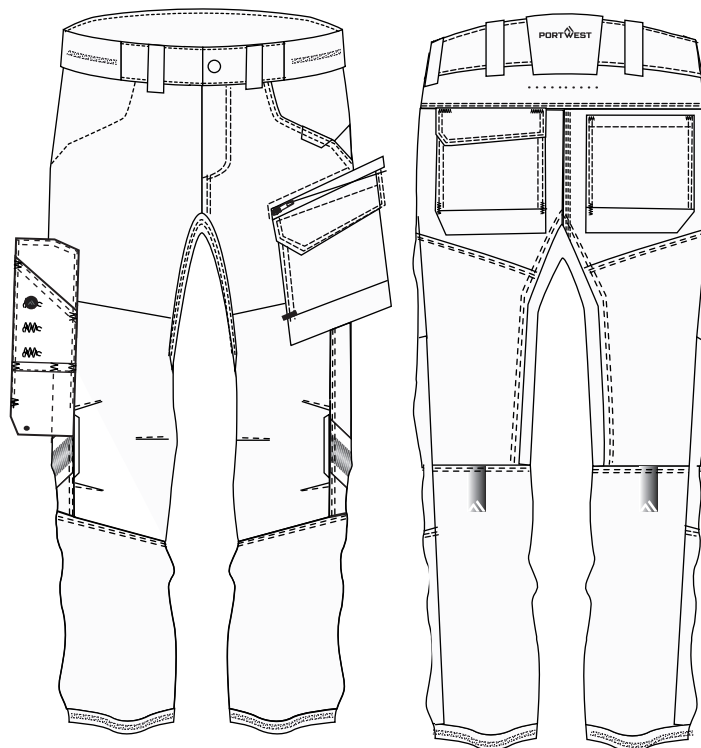

STYLE NO: <b>EV440</b>	DESCRIPTION: <b>EV4 Holster Trouser</b>
------------------------	---

Description	26	28	30	32	33	34	36	38	40	41	42	44	46	48
Waist - relaxed	34.00	36.50	39.00	41.50	42.75	44.00	46.50	49.00	51.50	52.75	54.00	56.50	59.00	61.50
Waist - extended	39.00	41.50	44.00	46.50	47.75	49.00	51.50	54.00	56.50	57.75	59.00	61.50	64.00	66.50
Seat	45.00	47.50	50.00	52.50	53.75	55.00	57.50	60.00	62.50	63.75	65.00	67.50	70.00	72.50
Inner Leg Length - Regular	79.00	79.00	79.00	79.00	79.00	79.00	79.00	79.00	79.00	79.00	79.00	79.00	79.00	79.00
Inner Leg Length - Tall	84.00	84.00	84.00	84.00	84.00	84.00	84.00	84.00	84.00	84.00	84.00	84.00	84.00	84.00