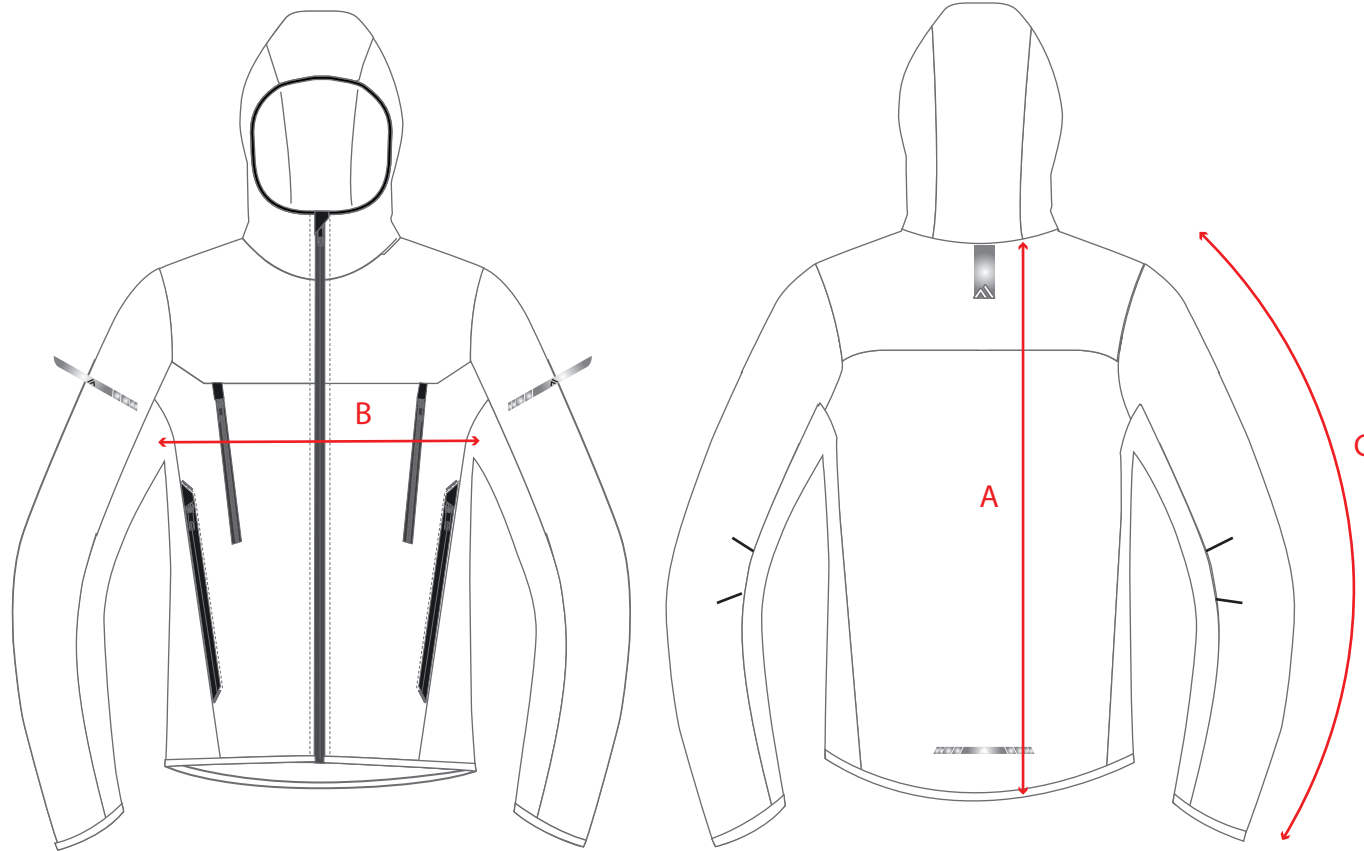

STYLE NO: EV470

DESCRIPTION: EV4 INSULATED HYBRID JACKET

POM	Descriptions	S	M	L	XL	XXL	3XL
A	Back Length: Centre back neck down to hem edge	70	71	72	74	76	78
B	Chest Width: Across front between side seams, 2.5cm below underarm point	51	55	59	65	69	73
C	Sleeve Length: Along overarm from armhole seam to cuff edge	70	71	72	73.5	74.5	75.5